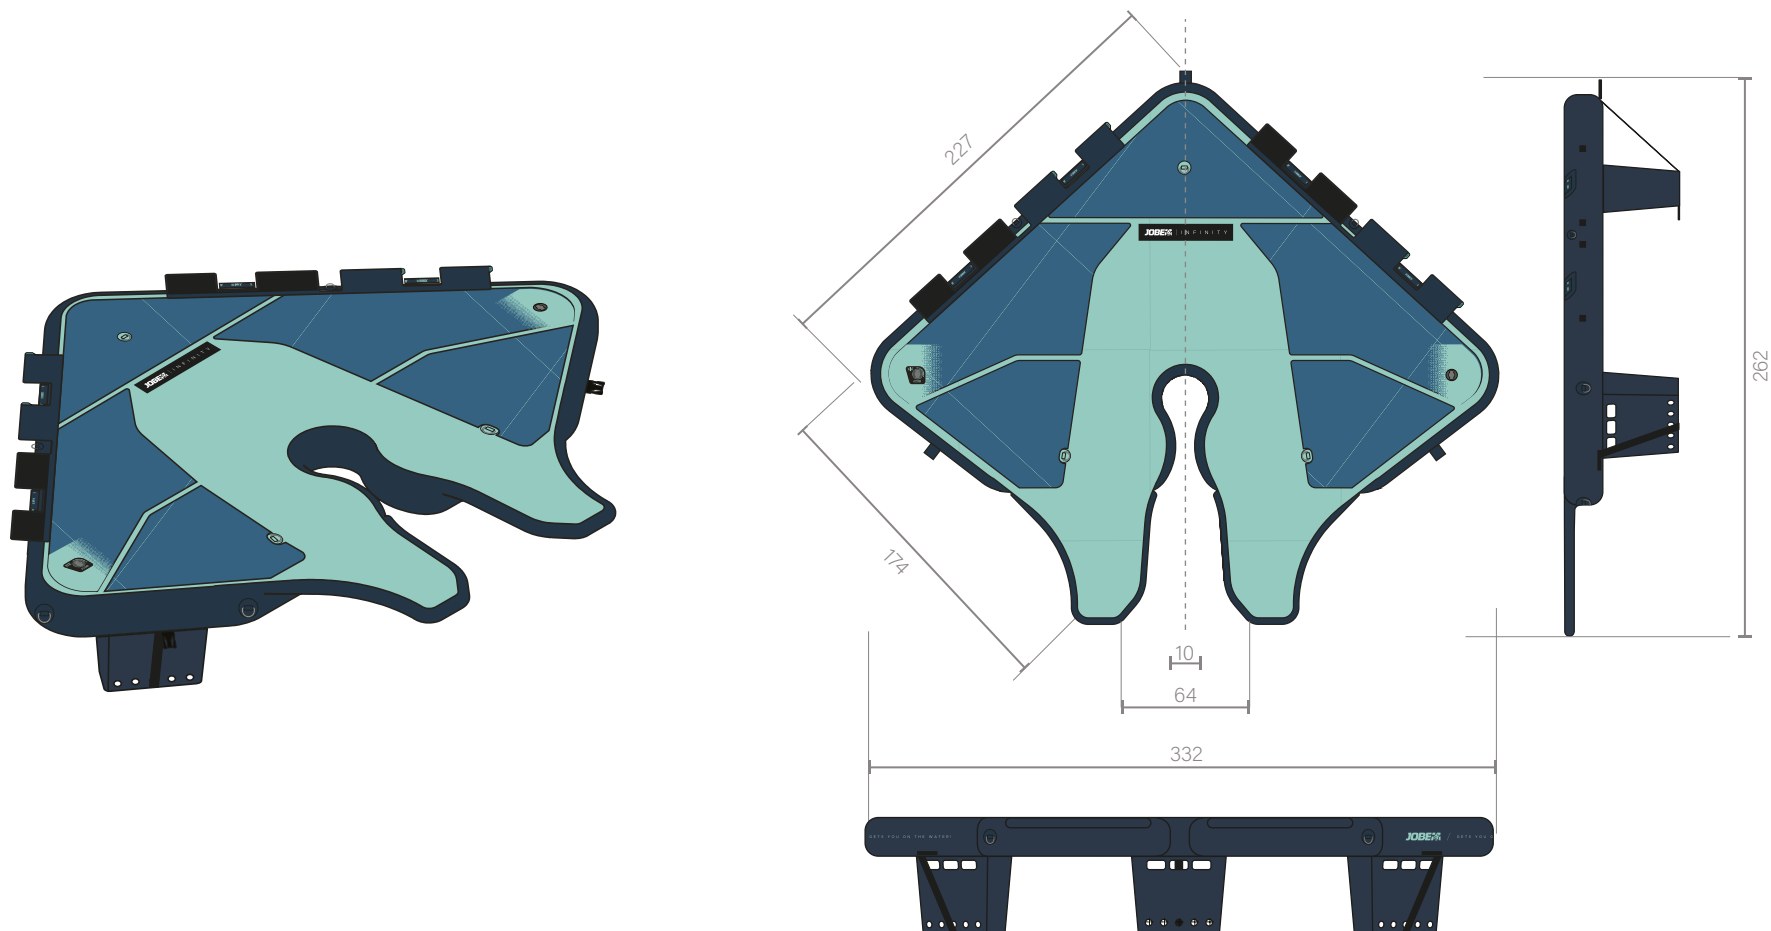

BAG SIZE

85 x 80 x 25 cm · 33'5" x 31'5" x 9'8"

INFINITY SEABOB STATION

Item 281026004

All sizes are in cm

INFLATED SIZE

250 x 233 x 20 cm · 8'7" x 7'7" x 8"

PRICE

PRICE

€ 2199,99 · £ 1.847,99

BAG SIZE

110 x 85 x 15 cm · 43'3" x 33'5" x 5'9"

INFINITY FOIL STATION

Item 281026007

All sizes are in cm

INFLATED SIZE

287 x 332 x 20 cm · 8'6" x 11" x 8"

PRICE

€ 2.199,99 · £ 1.847,99

BAG SIZE

85 x 80 x 25 cm · 33'5" x 31'5" x 9'8"

INFINITY GANGWAY

Item 281026006

All sizes are in cm

INFLATED SIZE

250 x 70 x 15 cm · 8'2" x 2'4" x 6"

PRICE

€ 549,99 · £ 461,99

BAG SIZE

80 x 50 x 16 cm · 31'5" x 19'7" x 6'3"

JOBERS 