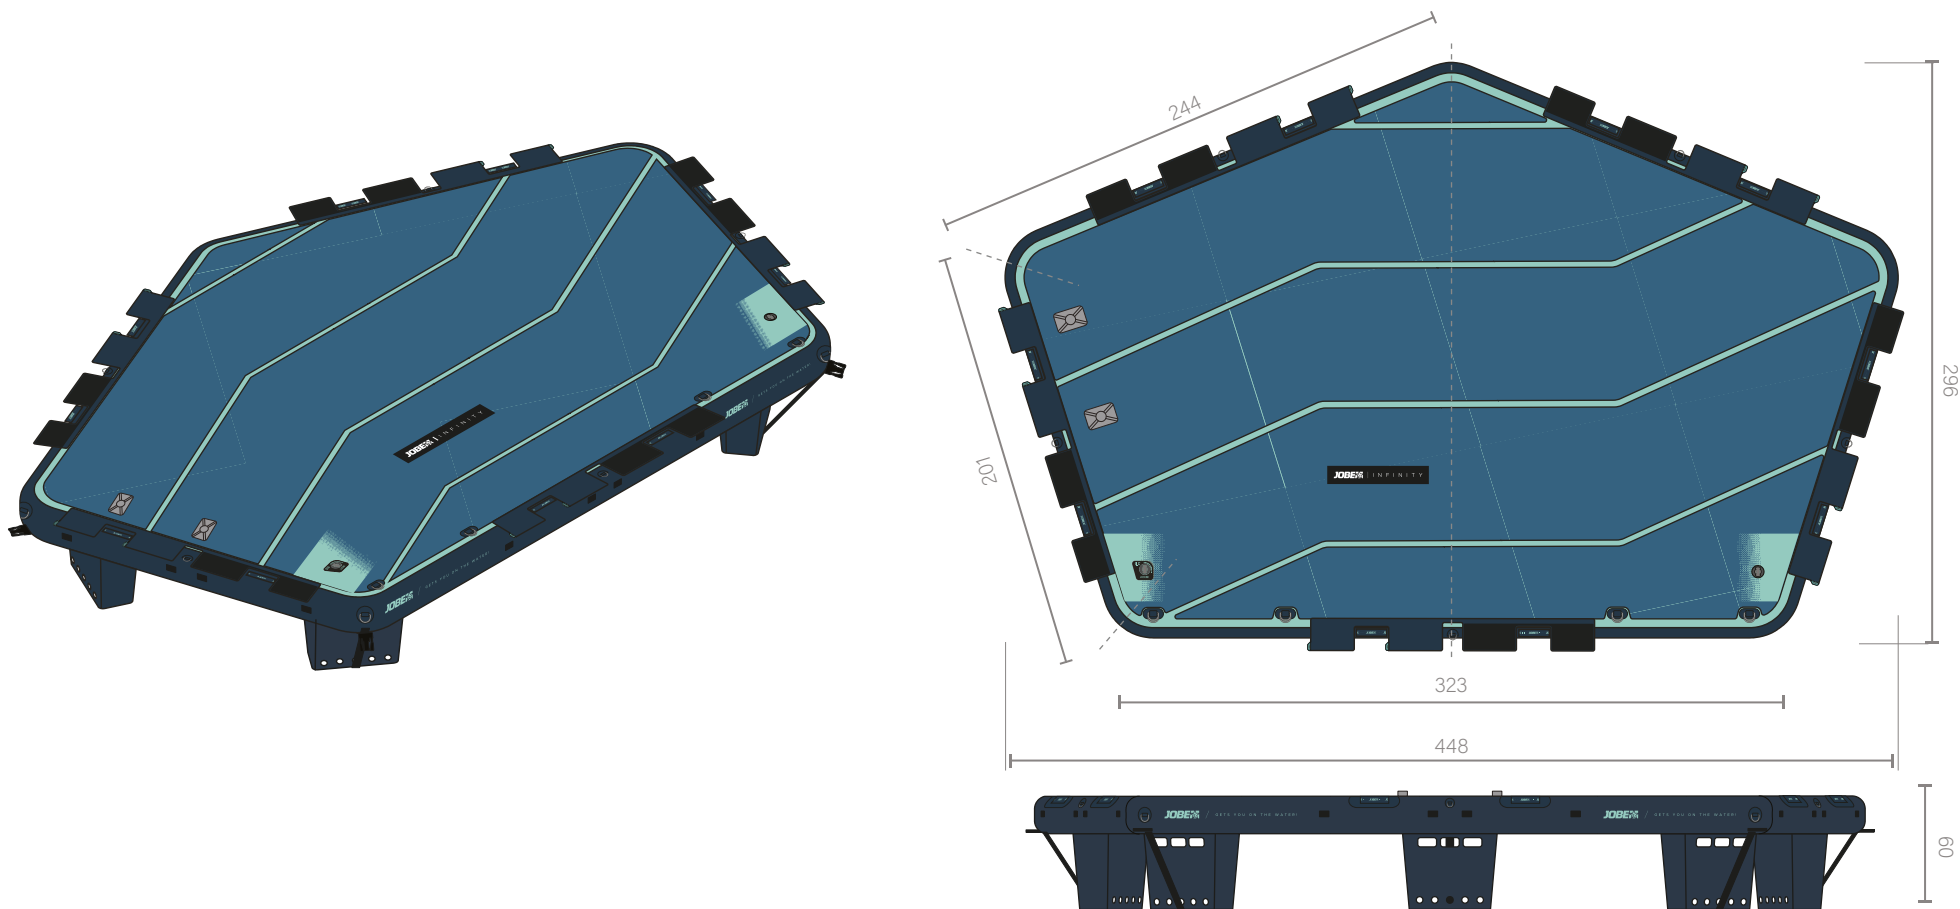

An aerial photograph of a Jobe Infinity boat on a body of water. The boat is white with a wooden deck and a large blue inflatable platform at the stern. Several people are swimming in the water around the boat, and a jet ski is visible on the platform. The text 'JOBE INFINITY' is overlaid on the image.

Item 281026001

All sizes are in cm

INFLATED SIZE

372 x 563 x 20 cm · 12'3" x 18'5" x 8"

PRICE

€ 2999,99 · £ 2.519,99

BAG SIZE

103 x 80 x 41 cm · 40'6" x 31'5" x 16'1"

INFINITY ISLAND

Item 281026002

All sizes are in cm

INFLATED SIZE

296 x 448 x 20 cm · 9'8" x 14'8" x 8"

PRICE

€ 2799,99 · £ 2.351,99

BAG SIZE

103 x 73 x 36 cm · 40'6" x 28'7" x 14'2"

INFINITY ISLAND SMALL

Item 281026003

All sizes are in cm

INFLATED SIZE

217 x 332 x 20 cm · 7'1" x 11" x 8"

PRICE

€ 1999,99 · £ 1.679,99