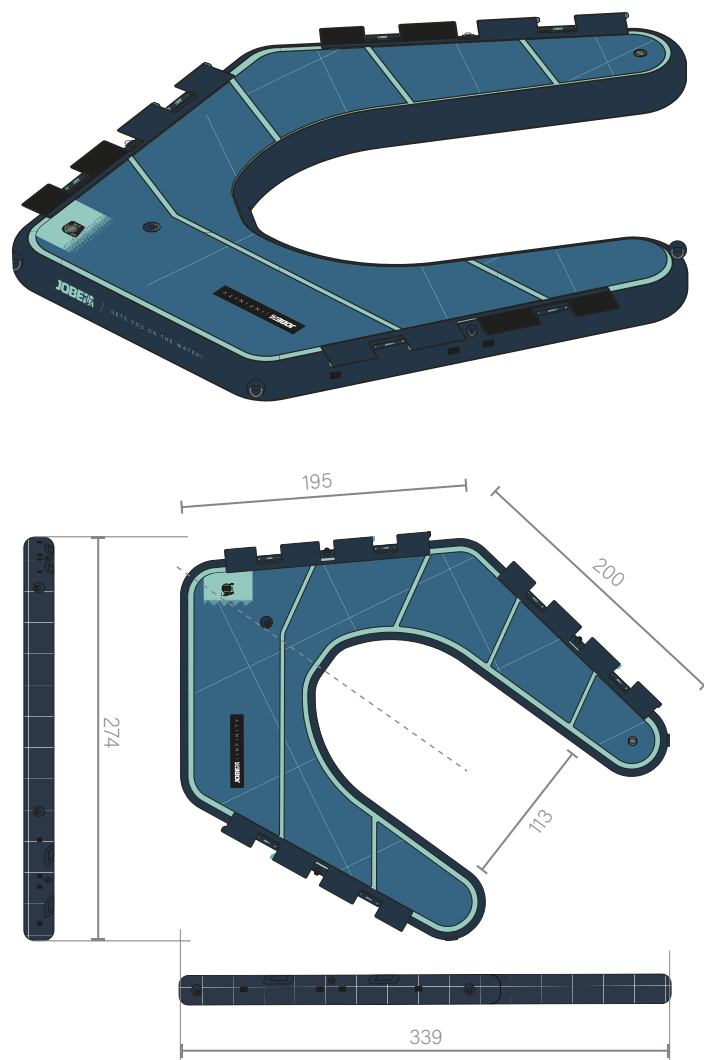

BAG SIZE

85 x 80 x 25 cm · 33'5" x 31'5" x 9'8"

INFINITY SEABOB STATION

Item 281026004

All sizes are in cm

INFLATED SIZE

250 x 233 x 20 cm · 8'7" x 7'7" x 8"

PRICE

€ 2199,99 · £ 1.847,99

BAG SIZE

110 x 70 x 18 cm · 43'3" x 27'6" x 7'1"

INFINITY PWC STATION

Item 281026005

All sizes are in cm

INFLATED SIZE

345 x 250 x 20 cm · 11" x 8'1" x 8"

PRICE

€ 2199,99 · £ 1.847,99

BAG SIZE

110 x 85 x 15 cm · 43'3" x 33'5" x 5'9"

INFINITY FOIL STATION

Item 281026007

All sizes are in cm

INFLATED SIZE

287 x 332 x 20 cm · 8'6" x 11" x 8"

PRICE

€ 2.199,99 · £ 1.847,99

BAG SIZE

85 x 80 x 25 cm · 33'5" x 31'5" x 9'8"

INFINITY GANGWAY

Item 281026006

All sizes are in cm