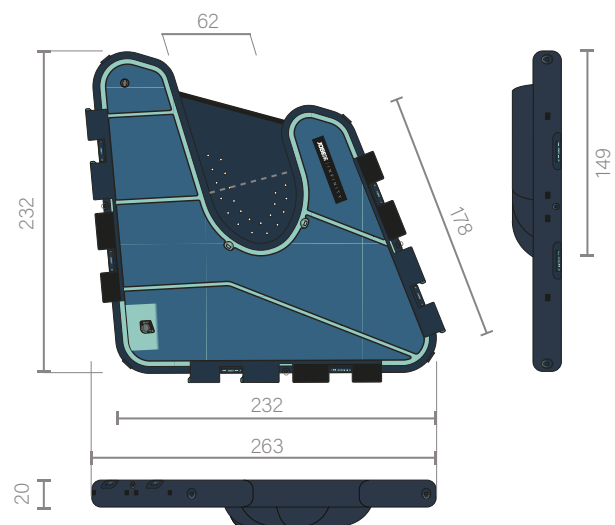

103 x 73 x 36 cm · 40'6" x 28'7" x 14'2"

INFINITY ISLAND SMALL

Item 281026003

All sizes are in cm

INFLATED SIZE

217 x 332 x 20 cm · 7'1" x 11" x 8"

PRICE

€ 1999,99 · £ 1.679,99

BAG SIZE

85 x 80 x 25 cm · 33'5" x 31'5" x 9'8"

INFINITY SEABOB STATION

Item 281026004

All sizes are in cm

INFLATED SIZE

250 x 233 x 20 cm · 8'7" x 7'7" x 8"

PRICE

€ 2199,99 · £ 1.847,99

BAG SIZE

110 x 70 x 18 cm · 43'3" x 27'6" x 7'1"

INFINITY PWC STATION

Item 281026005

All sizes are in cm

INFLATED SIZE

345 x 250 x 20 cm · 11" x 8'1" x 8"