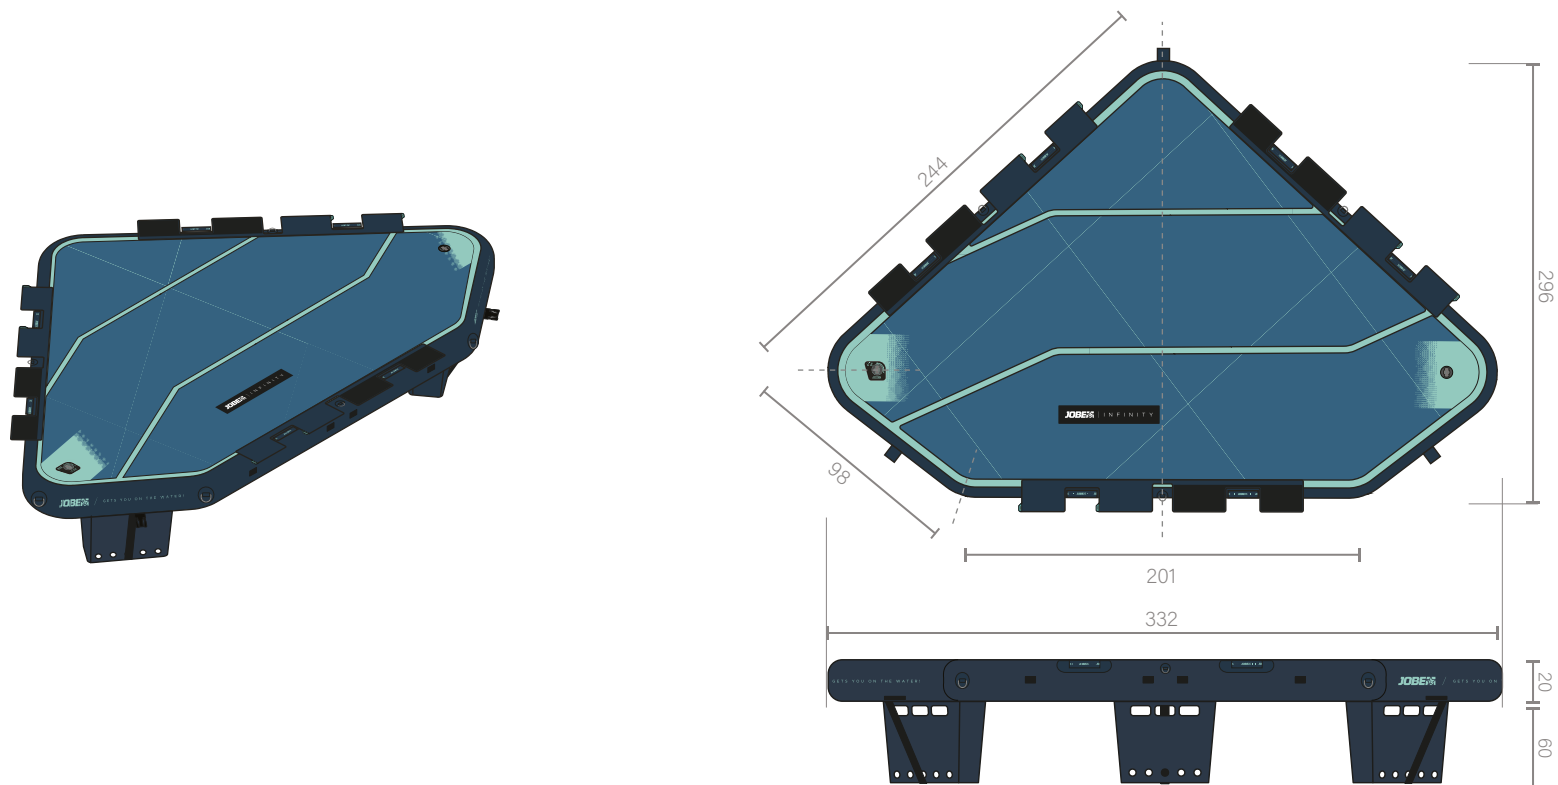

An aerial photograph of a Jobe Infinity boat on a body of water. The boat is white with a wooden deck and a large blue inflatable platform at the stern. Several people are swimming in the water around the boat, and a jet ski is visible on the platform. The text 'JOBE INFINITY' is overlaid on the image.

INFINITY ISLAND

Item 281026002

All sizes are in cm

INFLATED SIZE

296 x 448 x 20 cm · 9'8" x 14'8" x 8"

PRICE

€ 2799,99 · £ 2.351,99

BAG SIZE

103 x 73 x 36 cm · 40'6" x 28'7" x 14'2"

INFINITY ISLAND SMALL

Item 281026003

All sizes are in cm

INFLATED SIZE

217 x 332 x 20 cm · 7'1" x 11" x 8"

PRICE

€ 1999,99 · £ 1.679,99

BAG SIZE

85 x 80 x 25 cm · 33'5" x 31'5" x 9'8"

INFINITY SEABOB STATION

Item 281026004

All sizes are in cm

INFLATED SIZE

250 x 233 x 20 cm · 8'7" x 7'7" x 8"

PRICE