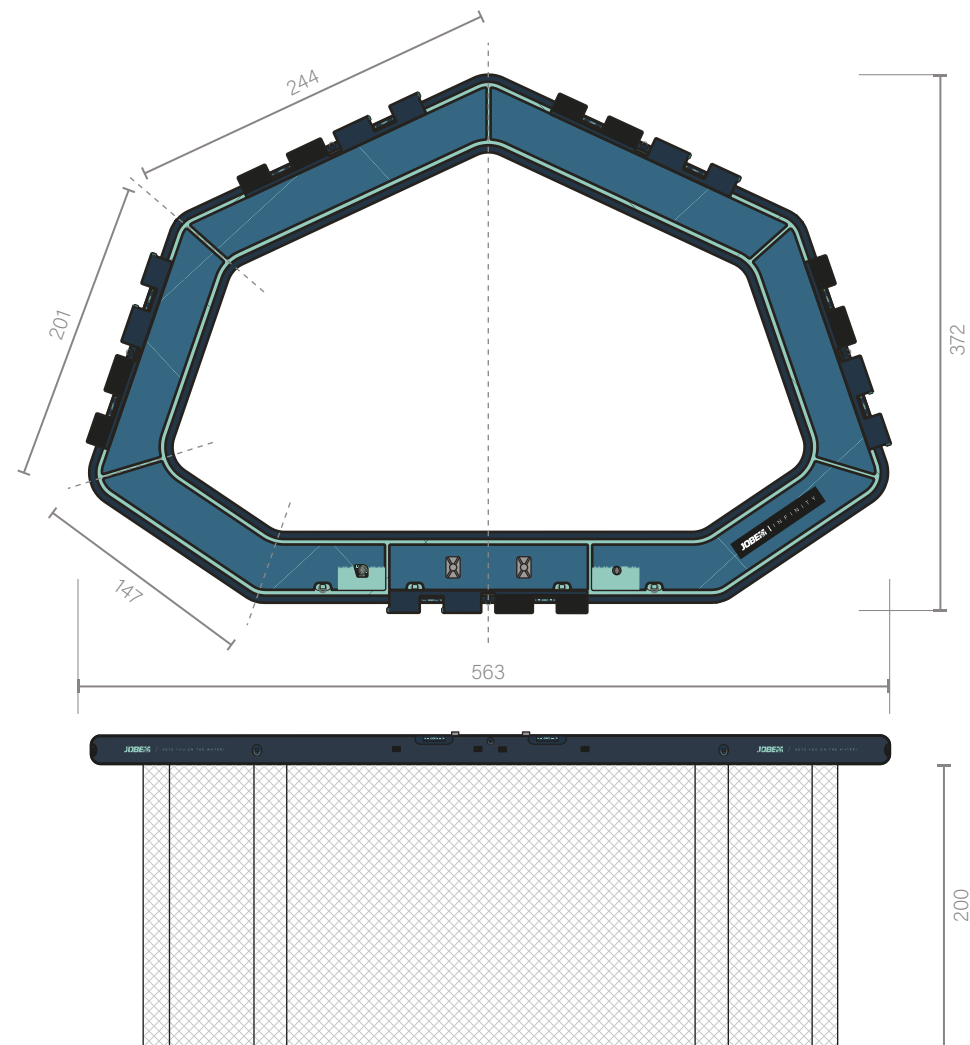

Item 281026001

All sizes are in cm

INFLATED SIZE

372 x 563 x 20 cm · 12'3" x 18'5" x 8"

PRICE

€ 2999,99 · £ 2.519,99

BAG SIZE

103 x 80 x 41 cm · 40'6" x 31'5" x 16'1"

INFINITY ISLAND

Item 281026002

All sizes are in cm

INFLATED SIZE

296 x 448 x 20 cm · 9'8" x 14'8" x 8"

PRICE

€ 2799,99 · £ 2.351,99

BAG SIZE

103 x 73 x 36 cm · 40'6" x 28'7" x 14'2"

INFINITY ISLAND SMALL

Item 281026003

All sizes are in cm

INFLATED SIZE

217 x 332 x 20 cm · 7'1" x 11" x 8"

PRICE

€ 1999,99 · £ 1.679,99

287 x 332 x 20 cm · 8'6" x 11" x 8"

PRICE

€ 2.199,99 · £ 1.847,99

BAG SIZE

85 x 80 x 25 cm · 33'5" x 31'5" x 9'8"

INFINITY GANGWAY

Item 281026006

All sizes are in cm