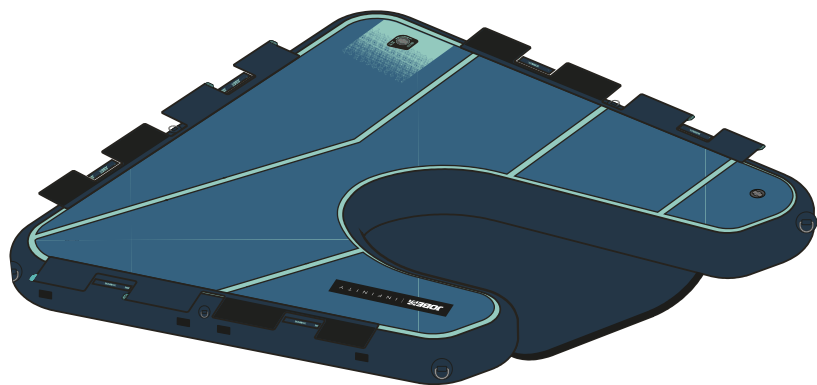

An aerial photograph of a Jobe Infinity boat on a body of water. The boat is white with a wooden deck and a large blue inflatable platform at the stern. Several people are swimming in the water around the boat, and a jet ski is visible on the platform. The text 'JOBE INFINITY' is overlaid on the image.

103 x 73 x 36 cm · 40'6" x 28'7" x 14'2"

INFINITY ISLAND SMALL

Item 281026003

All sizes are in cm

INFLATED SIZE

217 x 332 x 20 cm · 7'1" x 11" x 8"

PRICE

€ 1999,99 · £ 1.679,99

BAG SIZE

85 x 80 x 25 cm · 33'5" x 31'5" x 9'8"

INFINITY SEABOB STATION

Item 281026004

All sizes are in cm

INFLATED SIZE

250 x 233 x 20 cm · 8'7" x 7'7" x 8"

PRICE